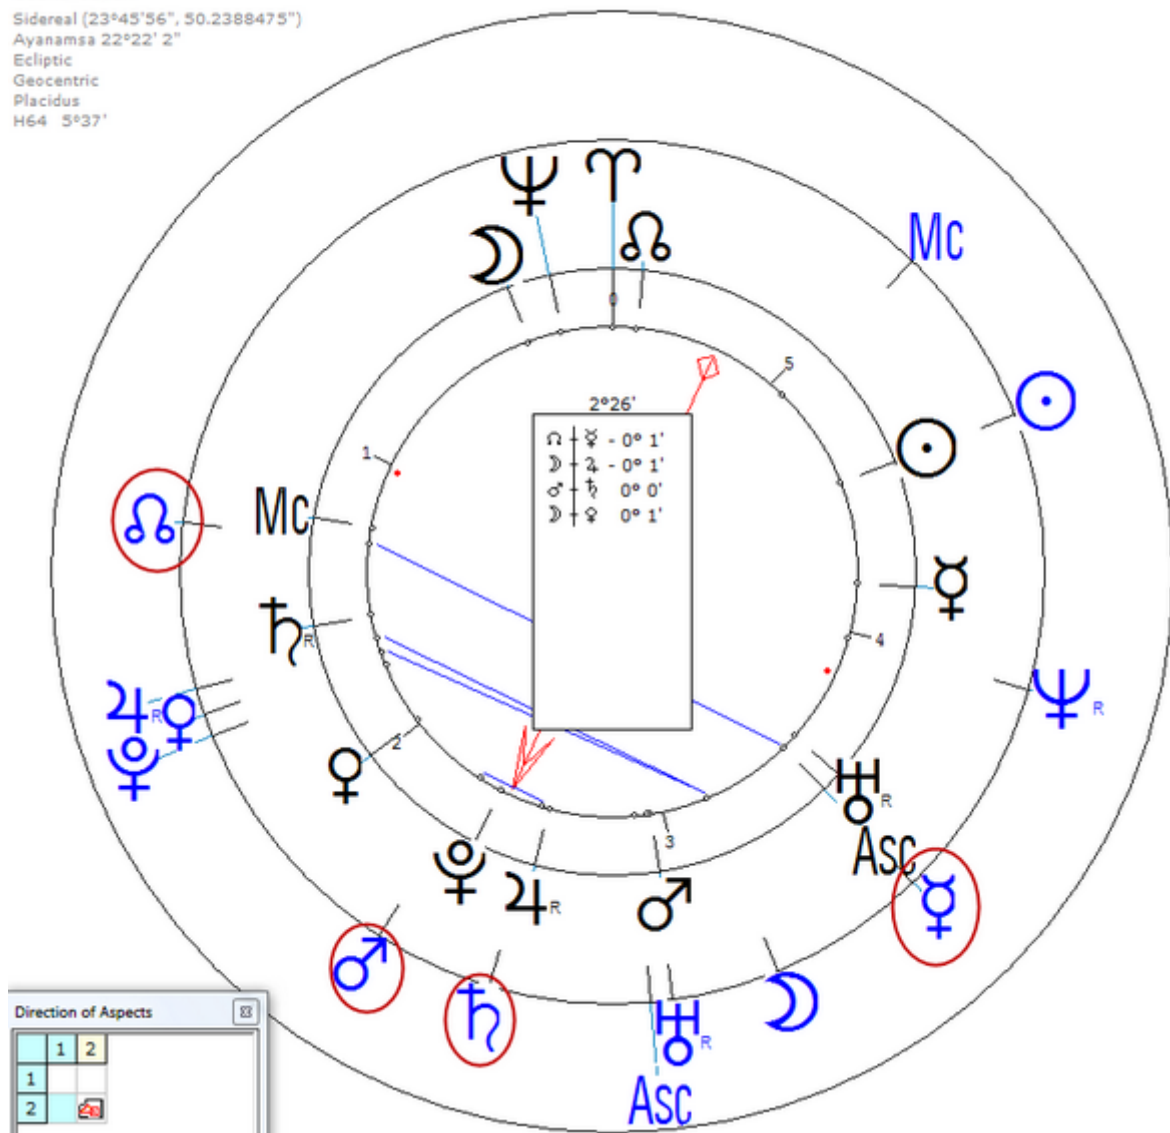

Kawabata, Yasunari

14 June 1899 at 21:00 (= 9:00 PM)Osaka, Japan, 34n40, 135e30
Japanese novelist and short story writer whose lyrical prose works won him the Nobel Prize for Literature in 1968, the first Japanese author to receive the award.

<https://www.astro.com/astro-databank/Kawabata,_Yasunari>

Kawabata apparently committed suicide on 16 April 1972 in Zushi, Kanagawa, Japan (aged 72) by gassing himself, but a number of close associates, including his widow, consider his death to have been accidental.

Solar Return (Harmonic 64)

Solar $\sigma/\hbar = \text{Solar } \text{♀}/\text{♋}$; Solar $\text{☾} = \text{☾}_n$; Solar $\text{♋} = \text{♋}_n$
Solar $\text{☾}/\text{♋} = \text{☾}_n/\text{♀}_n = \sigma_n/\hbar_n$ it was a suicide.

Kawabata, Yasunari
14 June 1899 Wed 21:00 (GMT+9) 34n40 135e30
Osaka, Japan
Sidereal (23°45'56", 50.2388475")
Ayanamsa 22°22' 2"
Ecliptic
Geocentric
Placidus
H64 5°37'